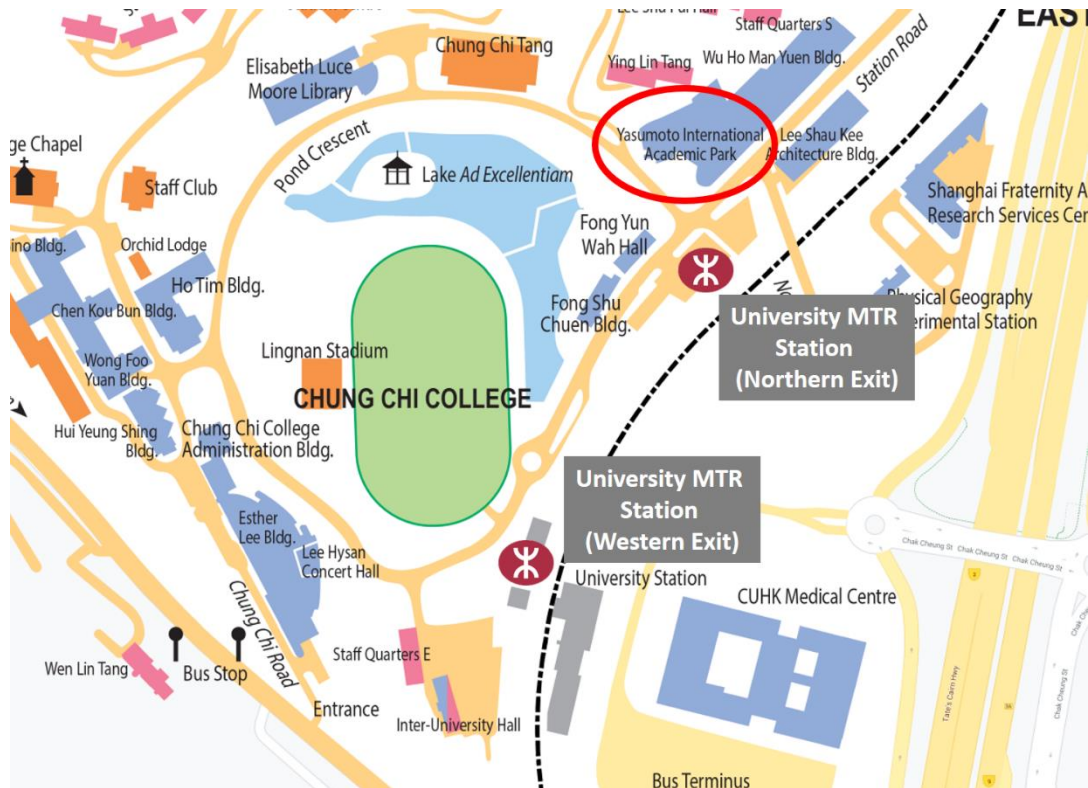

## Getting to Yasumoto International Academic Park (YIA) LT2, CUHK

如何前往香港中文大學康本國際學術園 2 號演講廳

Note: YIA LT2 is located on the ground floor of the Yasumoto International Academic Park.