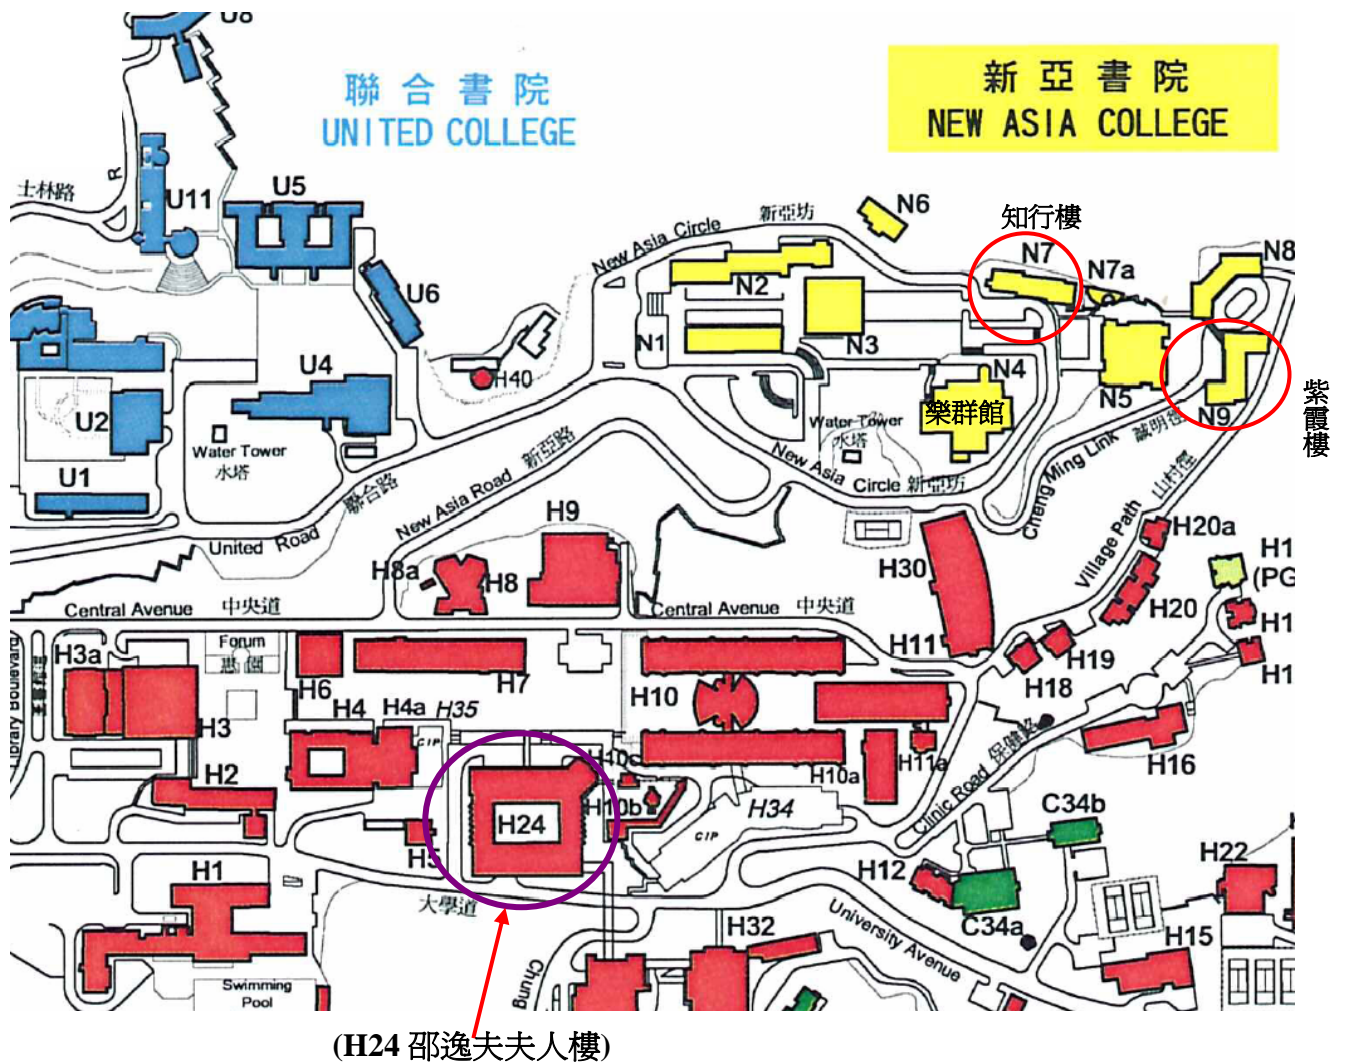

Direction between Student Hostel and Venues

Location of the Department

The Department of Mathematics is located at the Rm. 220, Lady Shaw Building (H24) in the Chinese University of Hong Kong.

邵逸夫夫人樓 "The Lady Shaw Building" in Chinese

New Asia Student Hostel ↔ Lady Shaw Building

1. On foot (~10 minutes) or
2. by School Shuttle Bus (HK\$1 from June to August; HK\$5 on Sunday and public holidays).